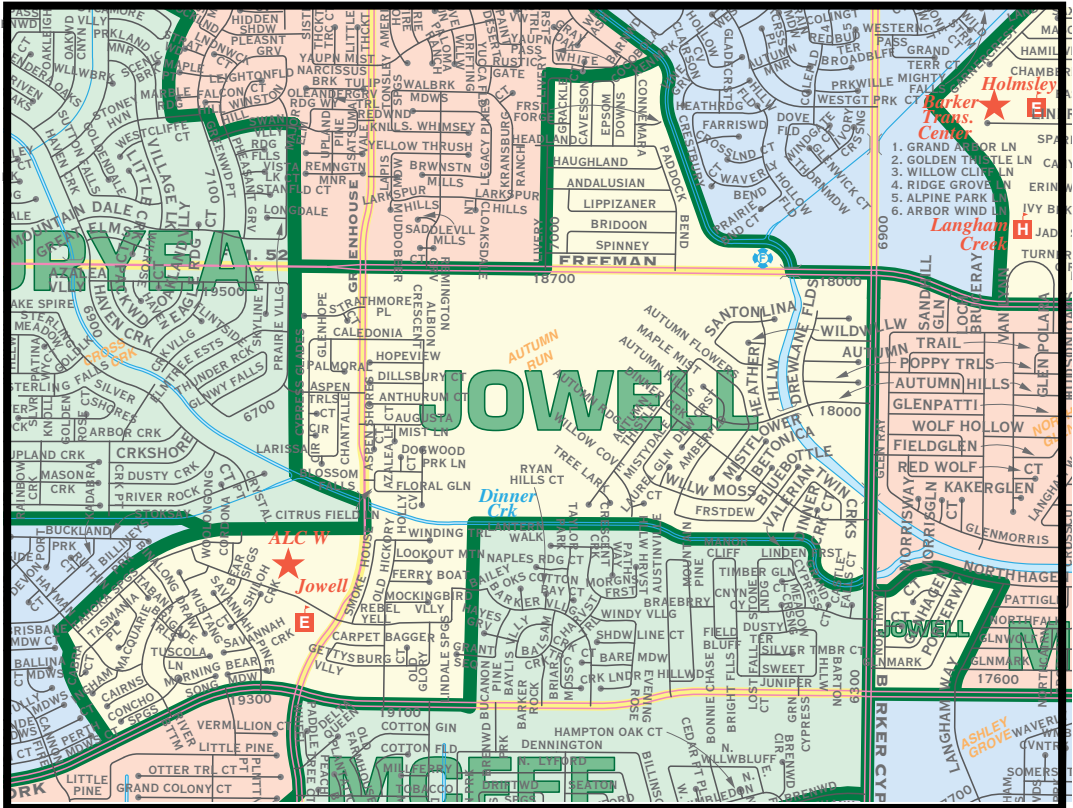

JOWELL ELEMENTARY

© KEY MAPS, INC. 2016 - Permit #484

6355 GREENHOUSE ROAD - KATY, TEXAS 77449
281-463-5966